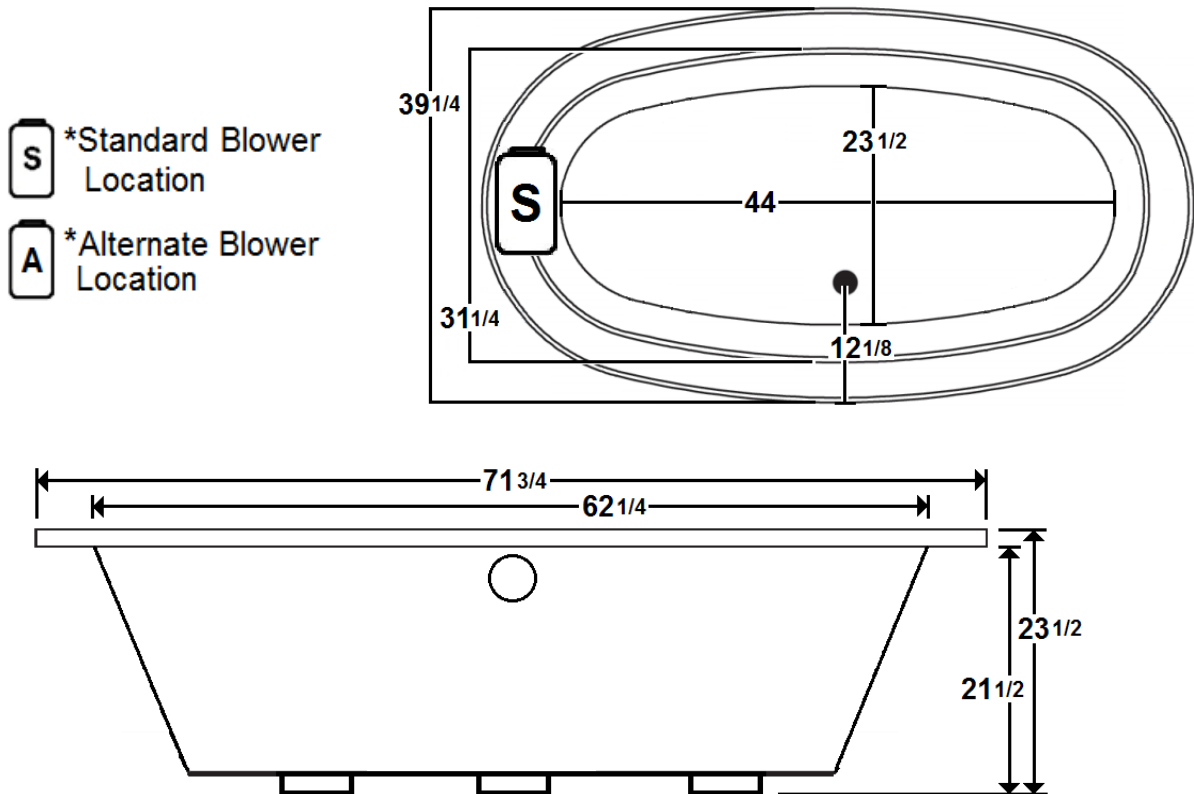

CREWE 3

72" x 40" Drop-In Acrylic Air Bath

Model Number
7240CA064
Drop-In Air Bath in White

Features

- 20 high output lateral air jets
- 10.5 Amp blower / heater
- Variable speed blower with automatic purge
- Includes Wave & Pulse modes
- Includes Chromatherapy
- Constructed of high-gloss durable acrylic
- Deep bathing well with textured slip resistant bottom
- Transitional / Modern design
- Limited lifetime warranty
- Made in the USA

All dimensions are +/- 1/2" and subject to change without notice

Technical Information

- Weight: 300 lbs.
- Water Depth to Overflow: 15 3/4"
- Water Capacity: 76 gal.
- Sump Dimension: 44" x 23 1/2"

Electrical Requirements